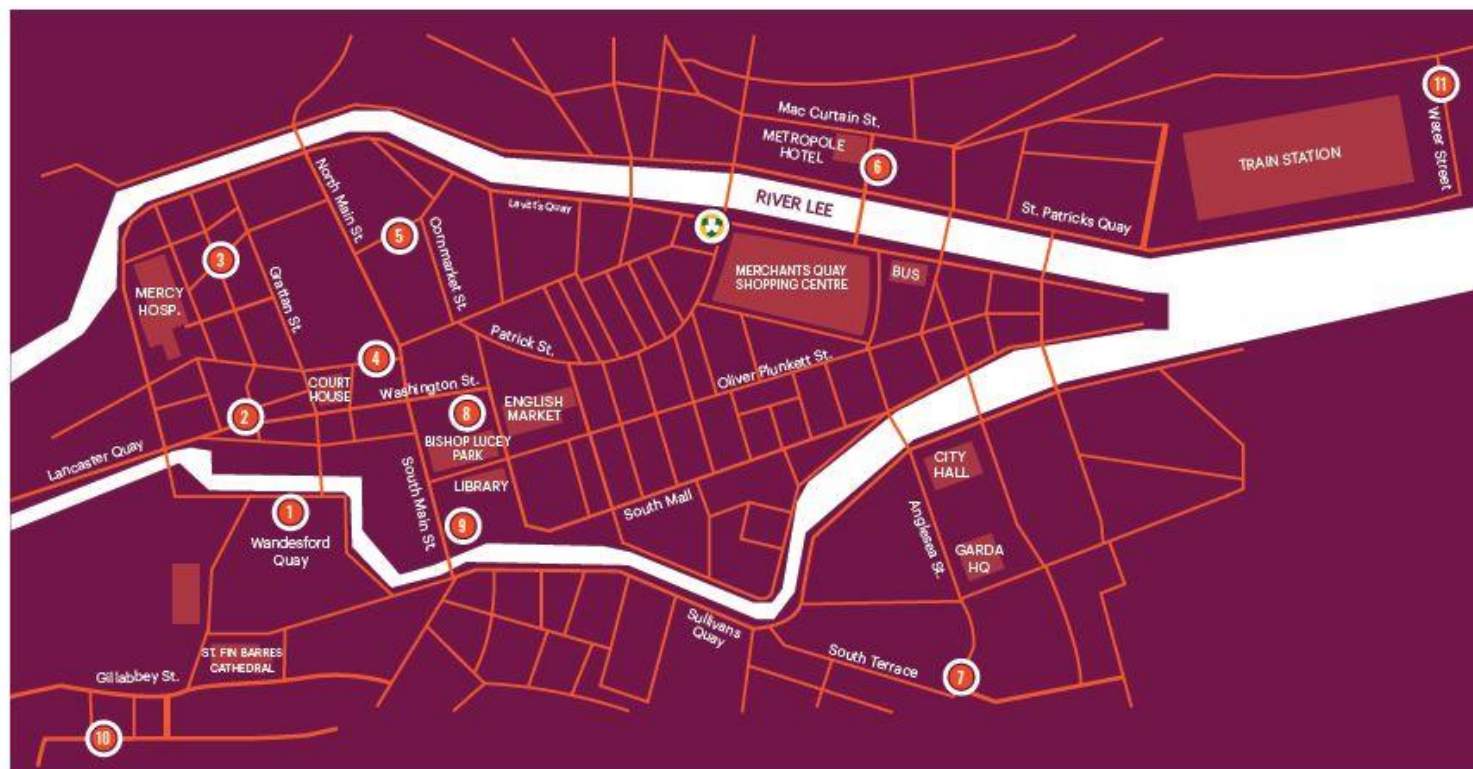

## STREET ART MAP

### ARTISTS

1. **DEIRDRE BREEN**  
WANDESFORD QUAY
2. **MASER**  
KINO, WASHINGTON ST.
3. **JAMES EARLEY**  
HENRY STREET
4. **GARRETH JOYCE**  
LIBERTY STREET
5. **PETER MARTIN**  
KYLE STREET
6. **SHANE O'DRISCOLL**  
HARLEY'S STREET
7. **ACHES**  
ANGLESEA STREET
8. **CONOR HARRINGTON**  
BISHOP LUCEY PARK
9. **ASBESTOS**  
SOUTH MAIN STREET
10. **FRIZ**  
ST. FINBARR'S STREET
11. **SHANE O'MALLEY**  
WATER STREET

This map is a walking tour guide to this year's mural locations throughout the city.

AN ONLINE AUDIO TOUR IS AVAILABLE AT:  
[WWW.ARDUCORK.IE](http://WWW.ARDUCORK.IE)