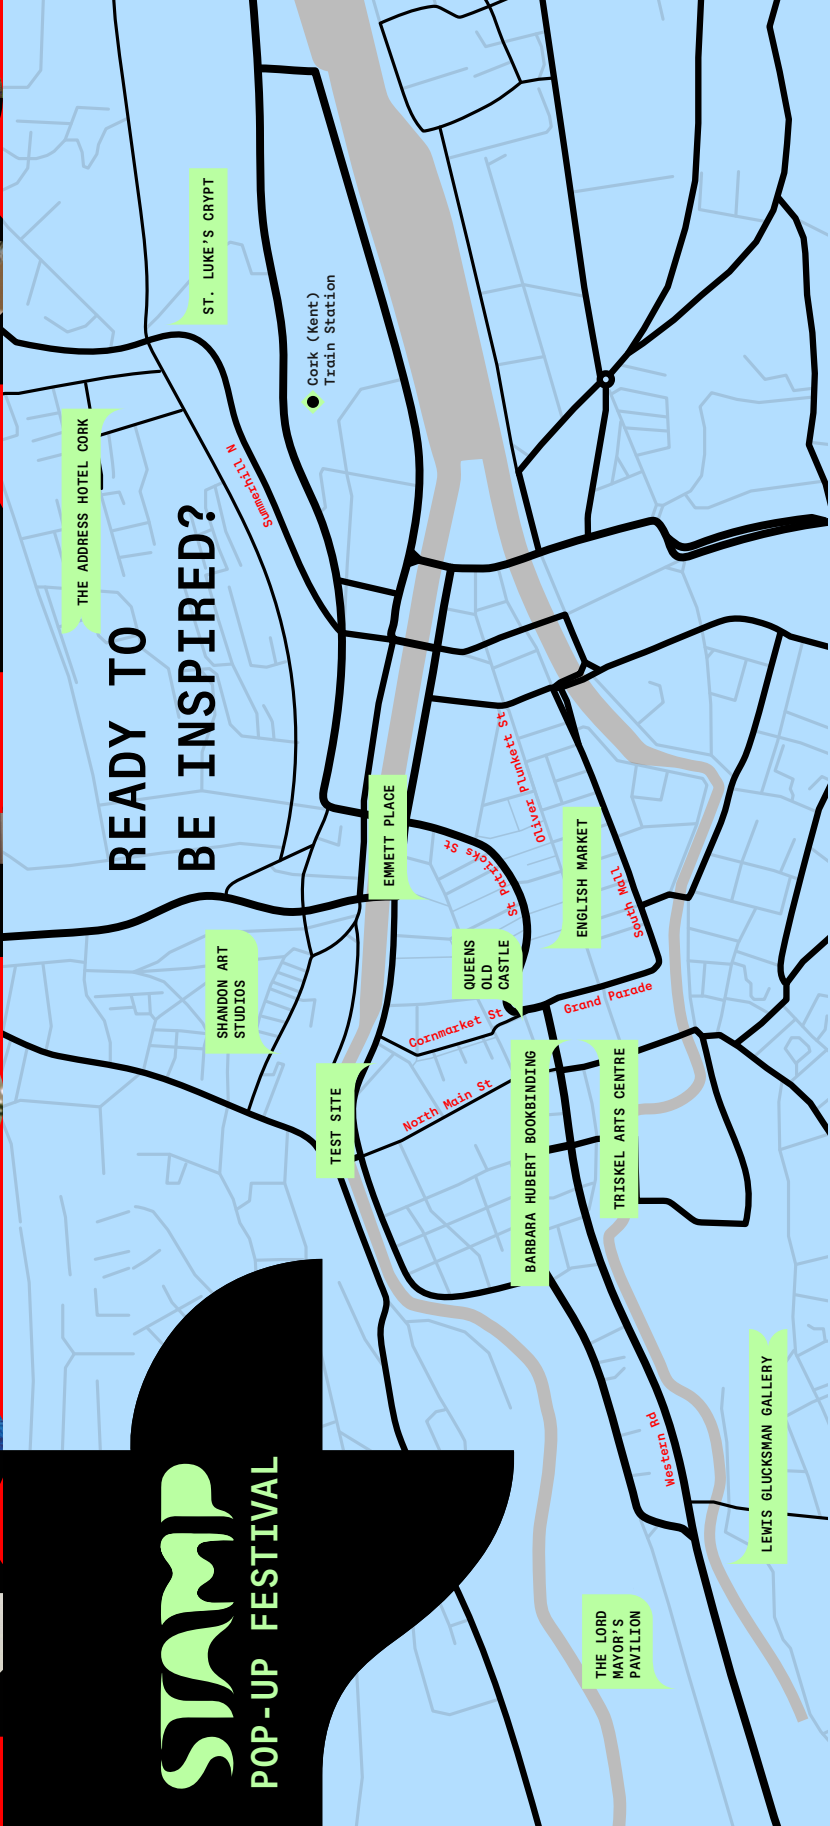

The STAMP brand goes public in mid-May 2022 with a joint pop-up festival across city centre locations offering a real taste of Cork's creative offering in action.

[www.corkcity.ie/stamp](http://www.corkcity.ie/stamp)